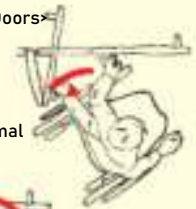

< Favolic Bi Fold Doors >

Movement required for opening and closing is minimal